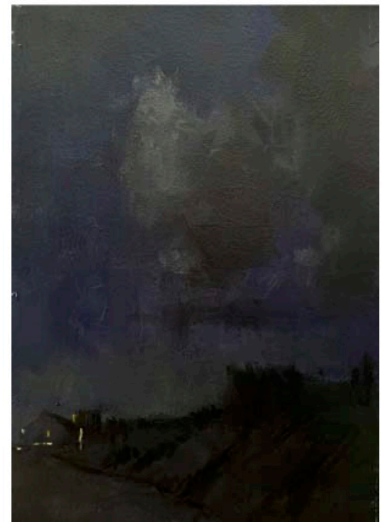

KEITH LEITNER

DAMINI CELEBRE

ANNE MARBLE

RUTH WOLF

SEAN SAUER

CERULEAN ARTS COLLECTIVE

April 9 - May 4, 2025

Featuring exhibitions by Collective Members

DAMINI CELEBRE
KEITH LEITNER
ANNE MARBLE
SEAN SAUER
RUTH WOLF

Reception: Saturday, April 12, 2-5pm

FRONT IMAGES:

Damini Celebre, *Cosmic Mother Tree*, ceramic with gold and copper leaf, 95" x 34"
Keith Leitner, *Roses of May*, watercolor on Arches 140 lb cold press paper, 12" x 12"
Anne Marble, *Accordion*, paper, string & pigment, 12" x 48" x 6"
Sean Sauer, *Jersey Shore Night Clouds*, oil on paper, 12" x 8.25"
Ruth Wolf, *Kathy Kisses*, mixed media, 12" x 12"