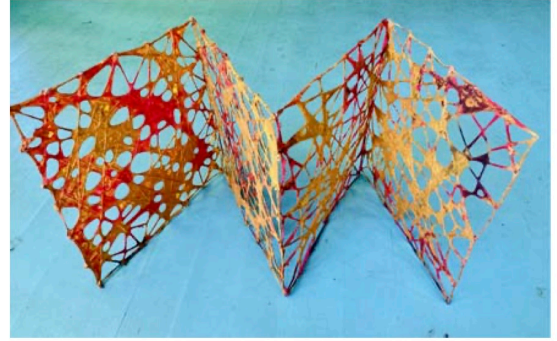

KEITH LEITNER

DAMINI CELEBRE

ANNE MARBLE

RUTH WOLF

SEAN SAUER

CERULEAN ARTS COLLECTIVE

April 9 - May 4, 2025

Featuring exhibitions by Collective Members

DAMINI CELEBRE
KEITH LEITNER
ANNE MARBLE
SEAN SAUER
RUTH WOLF

Reception: Saturday, April 12, 2-5pm

FRONT IMAGES:

Damini Celebre, *Cosmic Mother Tree*, ceramic with gold and copper leaf, 95" x 34"
Keith Leitner, *Roses of May*, watercolor on Arches 140 lb cold press paper, 12" x 12"
Anne Marble, *Accordion*, paper, string & pigment, 12" x 48" x 6"
Sean Sauer, *Jersey Shore Night Clouds*, oil on paper, 12" x 8.25"
Ruth Wolf, *Kathy Kisses*, mixed media, 12" x 12"